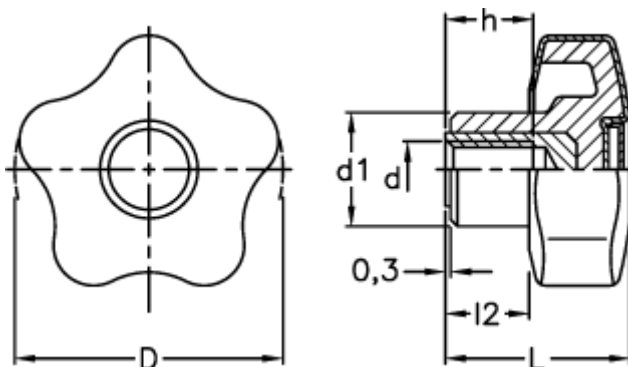

Data Sheet

Article number: 23021699525

Description: E+G Lobe knob

VCT.53 B-M8-SOFT, centre cap RAL5024 - blue

Measures

d = M8

D = 53

d1 = 19

h = 15

L = 34.0